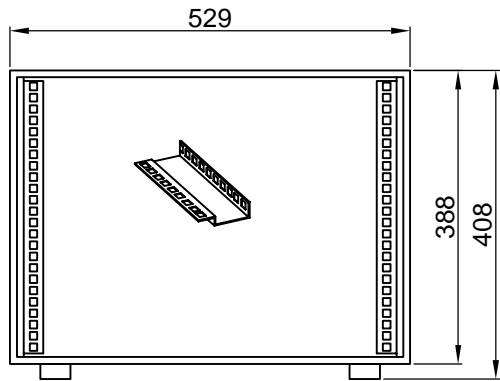

Top View

Front View

Side View

	<h1>FCX108</h1>	Product description: PROFESSIONAL FLIGHTCASE - SEPARATE FRONT AND REAR COVER - 8 UNITS	
	Weight: TBA	Outer dimensions: (w x h x d) 529 x 408 x 540	Unit height: 8 HE