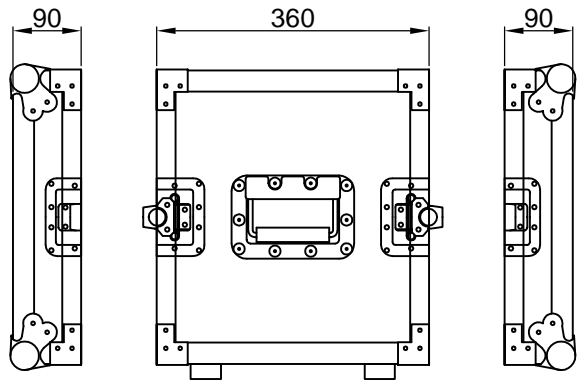

Top View

Front View

Side View

	<h1>FCX108</h1>	Product description: PROFESSIONAL FLIGHTCASE - SEPARATE FRONT AND REAR COVER - 8 UNITS	
	Weight: TBA	Outer dimensions: (w x h x d) 529 x 408 x 540	Unit height: 8 HE